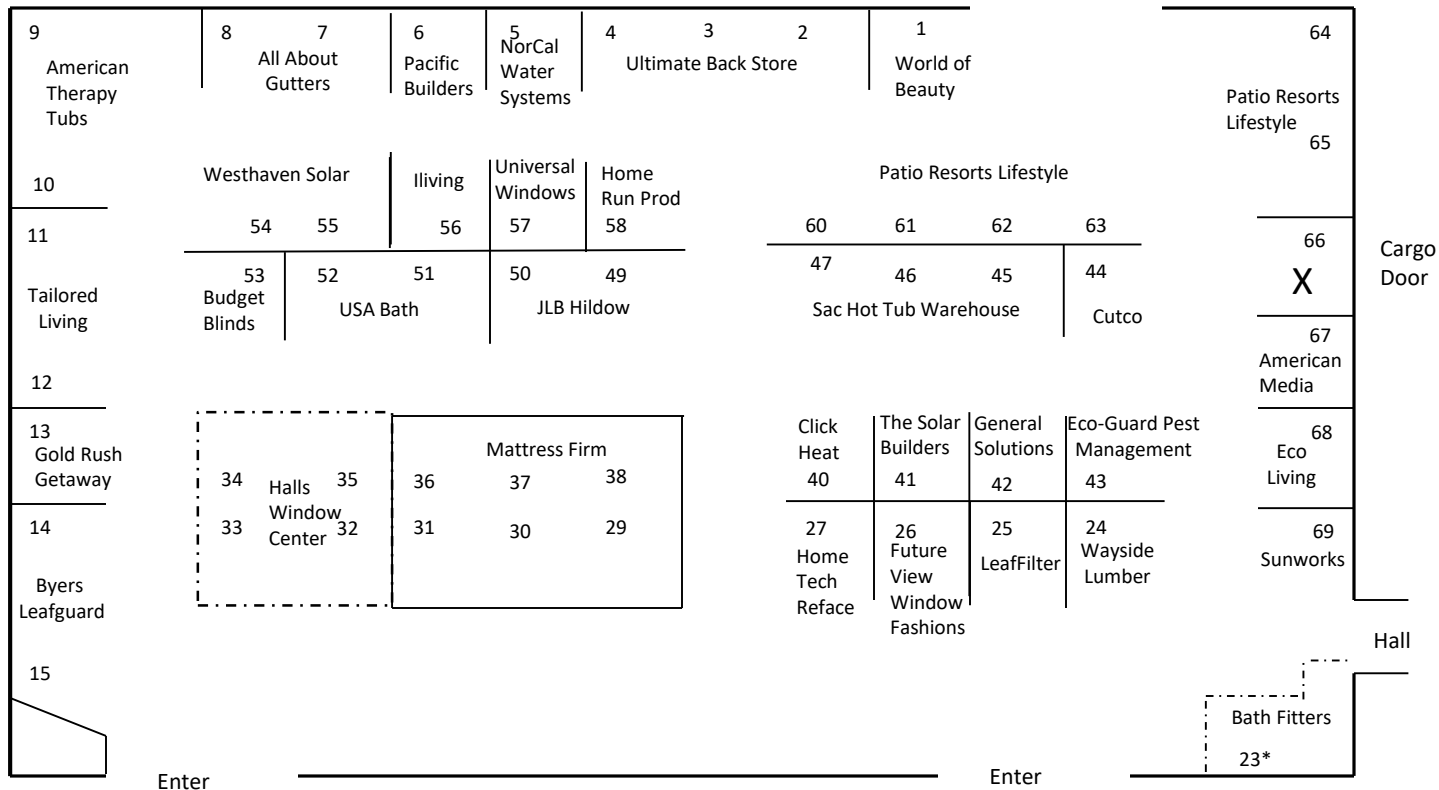

As Seen At Show

#10 Armory Building – Fall 2019

1-8, 10-15, 24-69: 10x10's
 9: 20x13
 23: 8x12