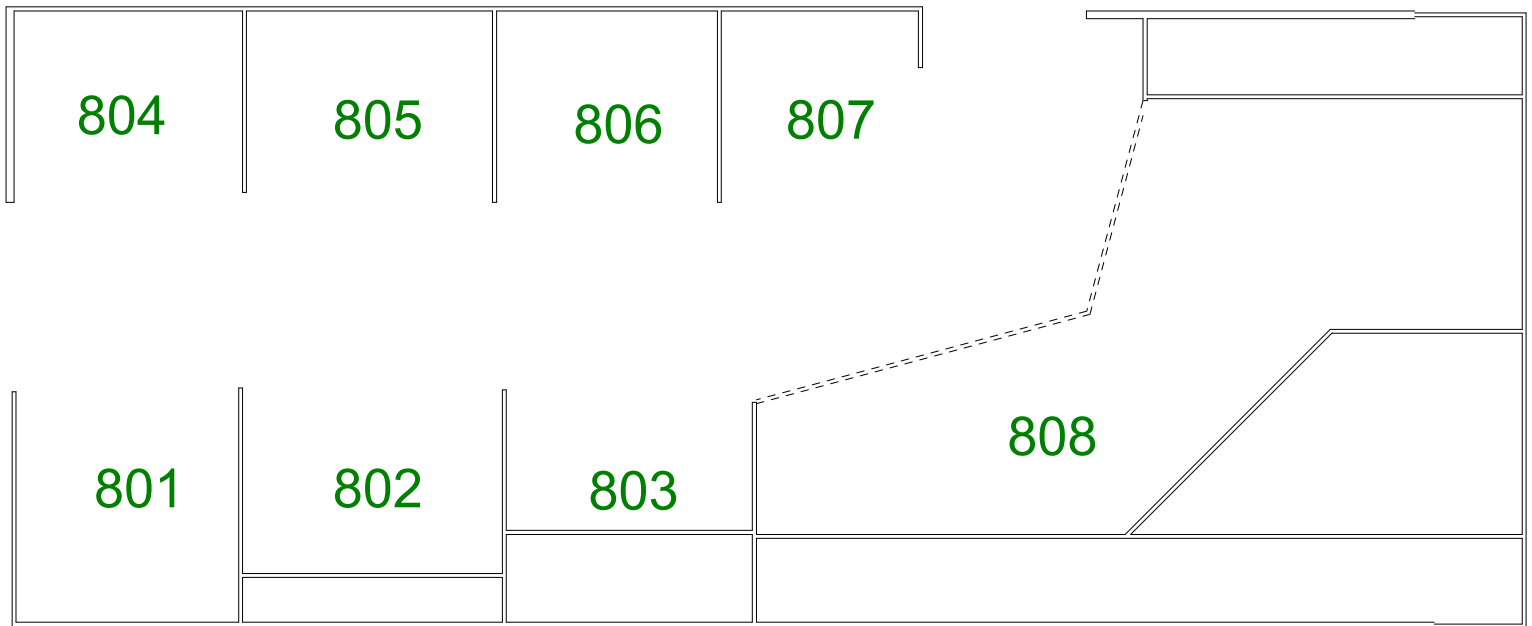

## # 6 Sutter Building

Booths: 8x10: 802, 804-806 = \$300  
10x10: 801 = \$375, 6x10: 803 = \$275  
8x8 Corner: 807 = \$350

808: Ask for Dimensions \$575