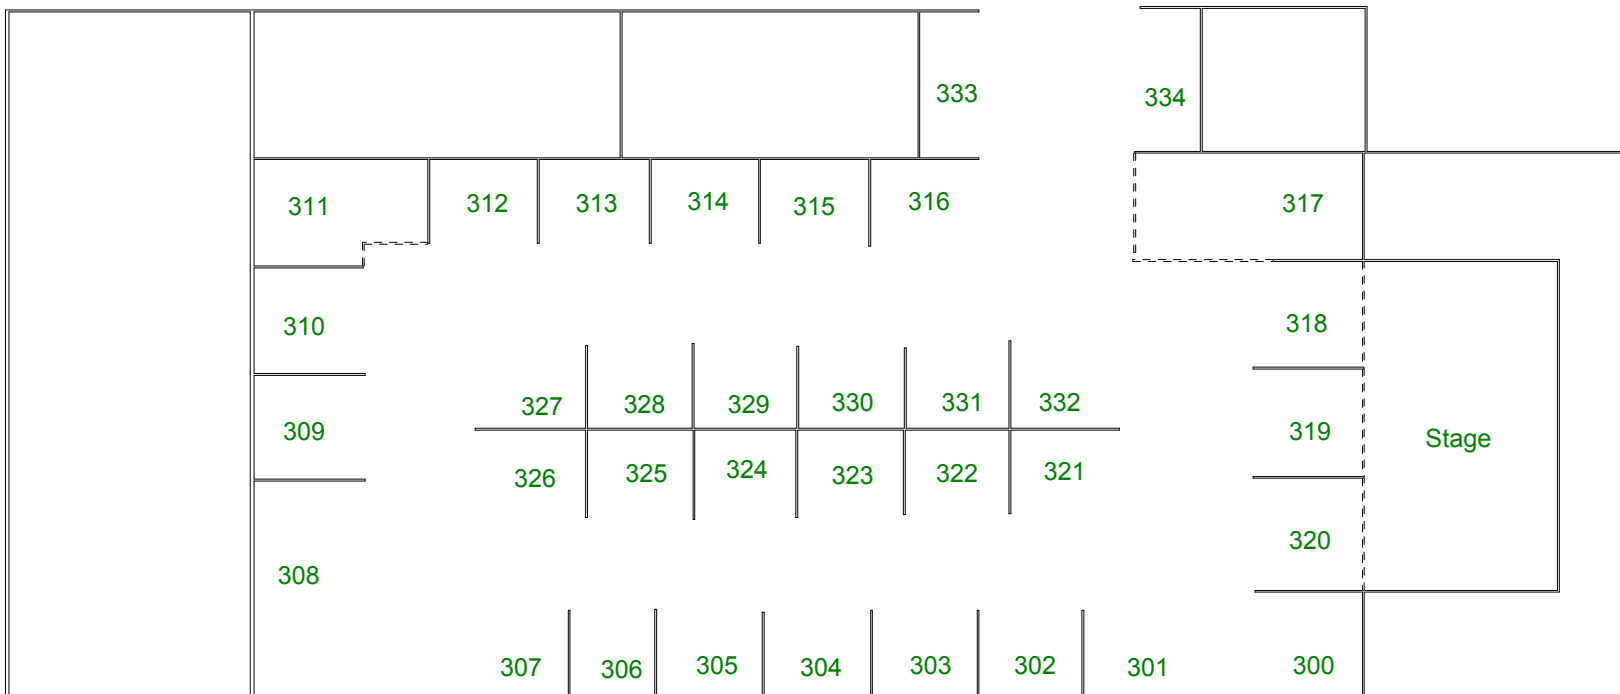

# # 5 Sierra Building

Booths: 8x10 = \$750, Corners = \$850  
 10x10 = \$875

5x13: #333-334 \$425  
 8x8: #307 \$800  
 8x20: #317 \$1440  
 10x20: #308 \$1500  
 10x16: #311 \$1270