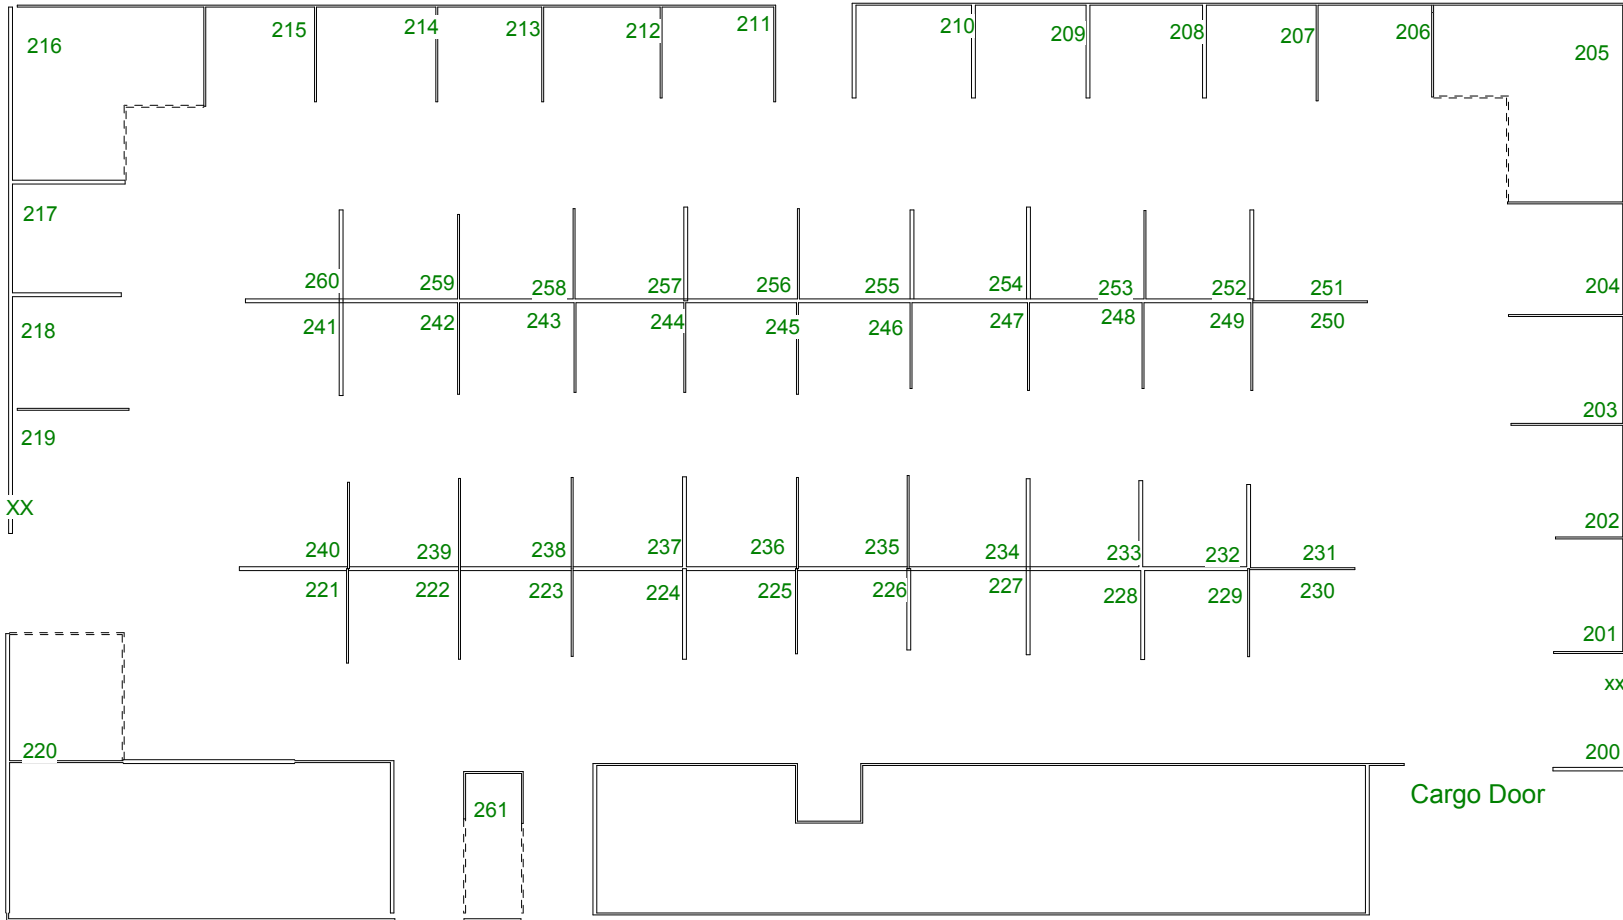

#16 Placer

BOOTHS:

8x10: #206-215, 221-260;
 Inline \$750; Corner \$850
 10x10: #202-204, 217-219;
 Inline \$875; Corner \$950

Special Booth Sizes

5x10: #261 \$425
 6x10: #200,201 \$500

10x12: #220 \$1200
 13x17: #205 \$1400
 15x17: #216 \$1650