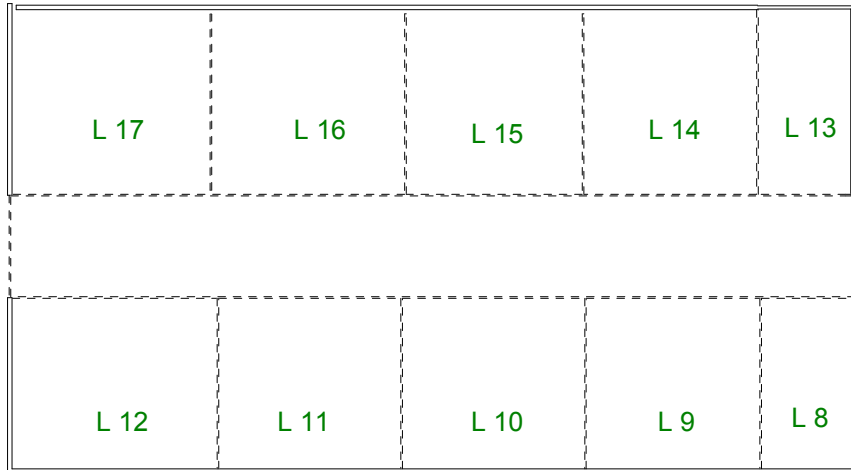

8 Patio & Garden

Booths: L 9 - L 12, L 14-L 17 = 19x20 = \$275 L 8 & L 13 = 10x20 = \$175

L 1-L 6 = 15x20 = \$275

Covered, Concrete Surface, Open Sides; Does Not Include Electricity