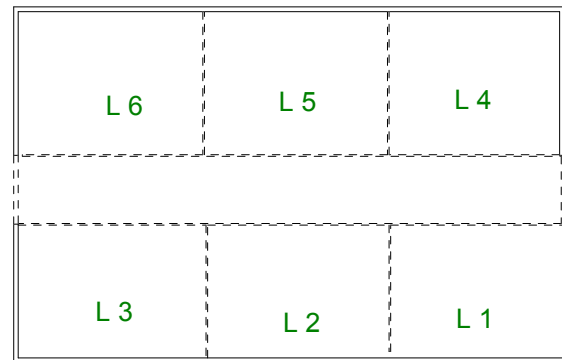

8 Patio & Garden

Booths: L 9 - L 12, L 14-L 17 = 19x20 = \$275 L 8 & L 13 = 10x20 = \$175

L 1-L 6 = 15x20 = \$275

Covered, Concrete Surface, Open Sides; Does Not Include Electricity