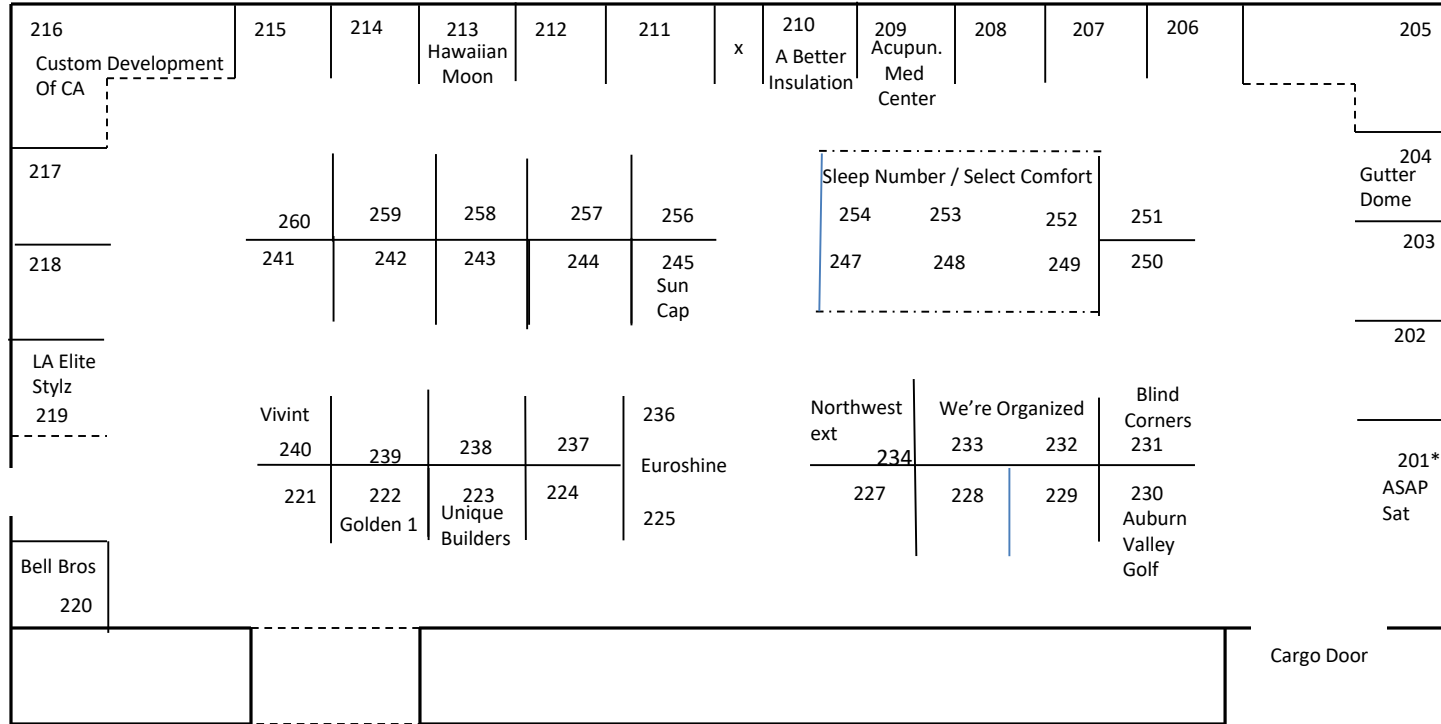

#16 Placer Building – Fall 2019

Updated: 1/7/19

204-202, 217-220: 10x10's
 206-215, 221-260: 8x10's
 201 & 200: 8x8
 205: 13x17
 216: 15x17